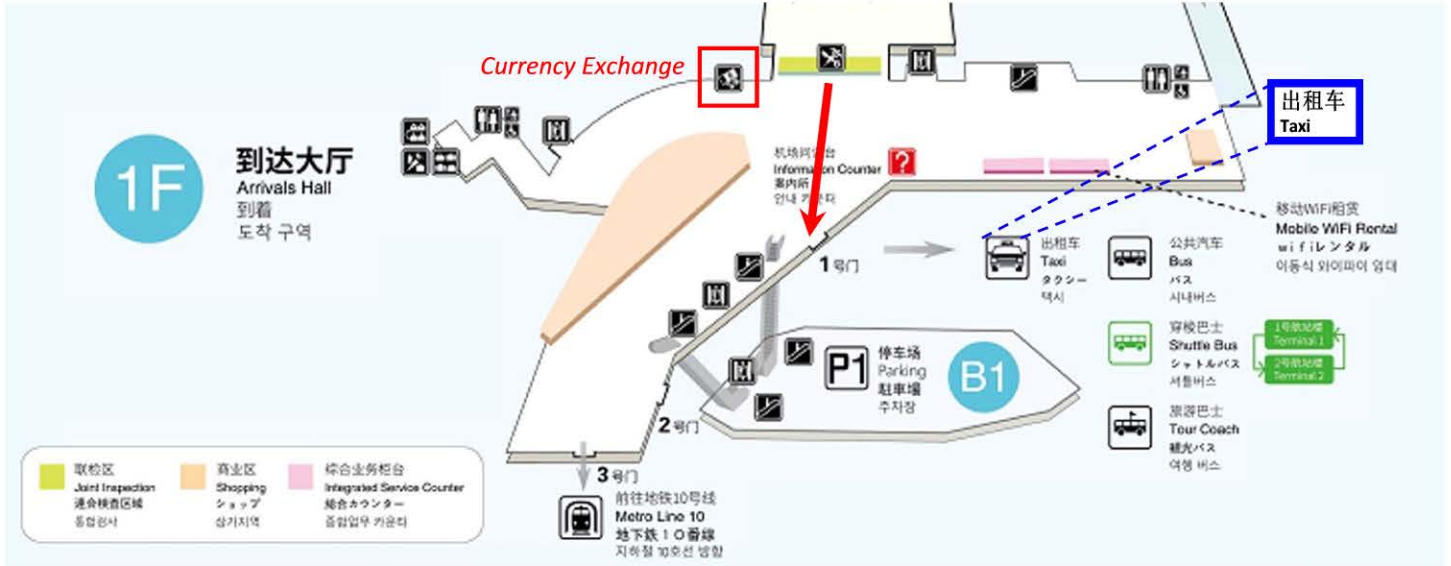

Transportation Guide
from Hongqiao Int'l Airport (Terminal 1) to Sorl Hotel Hangzhou
(All the way taxi)

1. When you arrive in arrival hall, go straight to Door 1 (1号门) towards Taxi Stand.
You can find the currency exchange at the RIGHT when you come out from the inspection section.

2. Follow the instructions and take a taxi to the Sorl Hotel Hangzhou (杭州瑞立江河汇酒店).
It takes around RMB 850 and 2.5-3 hours.

Sorl Hotel Hangzhou
杭州瑞立江河汇酒店

No.1299 Zhijiang Road,
Jiangan District,
Hangzhou, Zhejiang, China